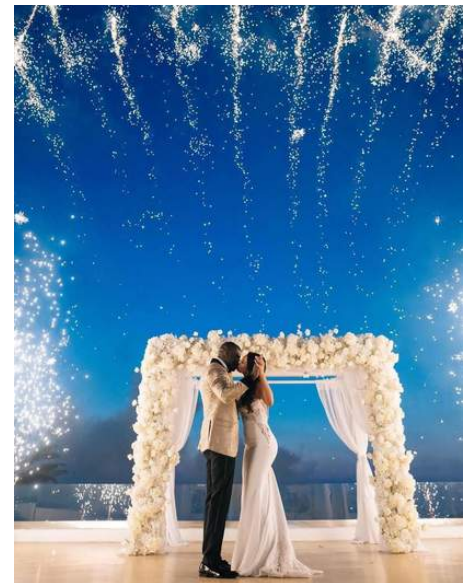

PAPER FLOWERS CYPRUS

Package 1

- Floral Arch or similar
- Top table floral décor
- Up to 6 tables centerpieces of your choice
- Candle for up to 6 tables in small jars
- Ceremony aisle decor
- Seating plan
- Set up & Transport
- Customized to your preferences

Package 2

- Floral Arch or similar covered in full with flowers
- Top table floral décor
- Up to 10 tables centerpieces of your choice tall or low
- Ceremony aisle decor
- Candles for up to 10 tables in small jars
- Welcome sign
- Seating plan
- Set up & Transport
- Customized to your preferences

Package 3

- Floral Arch-backdrop covered in full with flowers
- Top table floral décor
- Up to 20 tables centerpieces of your choice tall and low
- Ceremony area decor
- Candles for up to 20 tables in small jars
- Aisle décor
- Welcome sign
- Seating plan
- 100 glass vases with candles in 3 heights
- 2x2 panels Flower Wall or similar
- Set up & transport
- Customized to your preferences