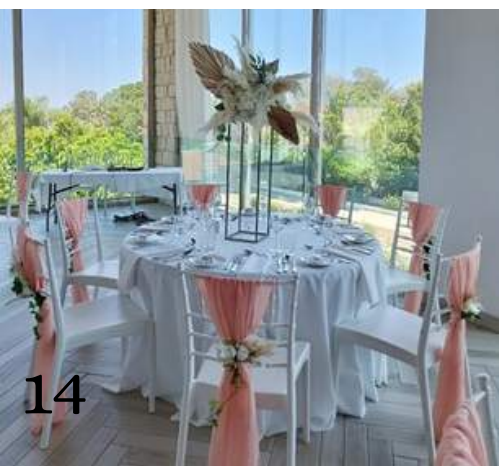

PAMPAS PALM

PAMPAS, BUT WITH THE ADDITION OF PALM TAKES THIS PACKAGE TO EVEN GREATER HEIGHTS

- SQUARE DRAPED ARCH WITH FLOWERS & PAMPAS
- CEREMONY SILK FLOWER & PAMPAS DISPLAY
- CHIFFON CHAIR DRAPES WITH ROSES & PAMPAS
- SET OF 2 WHITE MERMAID STANDS WITH FLOWERS & PAMPAS
- PAMPAS FLOWER FRAME & EASEL
- ROSE, HYDRANGEA & PAMPAS FLOWER RUNNER - TOP TABLE (3M) & CRYSTAL CANDLE STICKS
- CENTERPIECES: GOLD GEO STANDS WITH FLOWER & PAMPAS, T'LIGHTS & TABLE CRYSTALS
- GOLD TABLE NUMBERS
- MR. & MRS. CHAIR SIGNS

- A. UP TO 20 GUESTS: € 1300.00
- B. UP TO 30 GUESTS: € 1400.00
- C. UP TO 40 GUESTS: € 1500.00
- D. UP TO 50 GUESTS: € 1660.00
- E. UP TO 60 GUESTS: € 1780.00