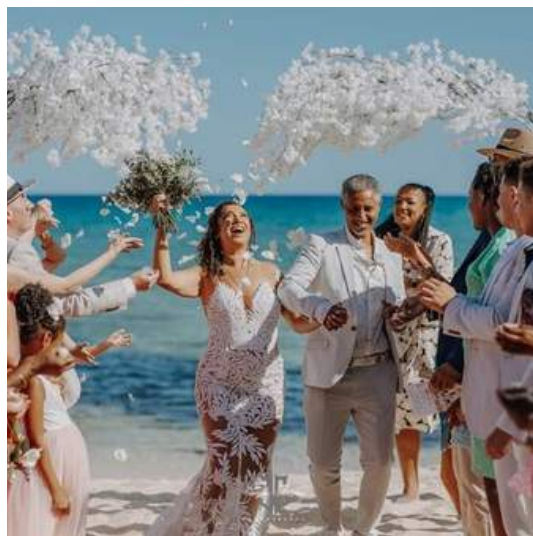

BEAUTIFUL BLOSSOM

BEAUTIFUL BLOSSOM TREES CREATING A STUNNING WALKWAY AND FOCUS POINT FOR A DREAMY WEDDING, ENRICHED WITH BLOSSOM TREE CENTERPIECES FOR THE ULTIMATE WOW!

- FLOWER DISPLAY – CEREMONY TABLE
- FLOWER FRAME & EASEL
- 4 HANGING BLOSSOM TREES - AISLE
- CHIFFON CHAIR DRAPES WITH DIAMANTÉ WRAPS
- ROSES & WISTERIA FLOWER POSY – AISLE, BACK CHAIRS & TOP TABLE
- CENTERPIECES: TALL HANGING BLOSSOM TREES WITH HANGING GLASS BAUBLES
- LARGE FLOWER DISPLAY WITH WISTERIA, CRYSTAL CANDLE STICKS & TABLE CRYSTALS- TOP TABLE

- A. UP TO 20 GUESTS: € 1400.00
- B. UP TO 30 GUESTS: € 1500.00
- C. UP TO 40 GUESTS: € 1620.00
- D. UP TO 50 GUESTS: € 1760.00
- E. UP TO 60 GUESTS: € 1900.00